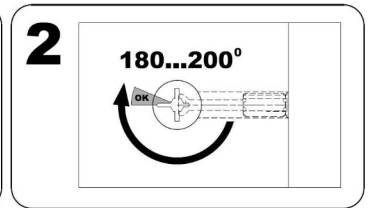

~120min

1	750x375x16mm	1
2	750x375x16mm	1
3	654x370x16mm	1
4	654x370x16mm	1
5	1204x400x16mm	1
6p	1168x90x16mm	1
6t	1168x80x16mm	1
7	568x60x16mm	6
8	1168x80x16mm	1
9	327x80x16mm	2
10	360x100x16mm	6
11	360x100x16mm	6
12	510x99x16mm	6
13	596x200x16mm	6
14	365x540x3mm	6
15	682x296x3mm	4

▶ 11

▶ 12

▶ 13

T3.5_2 L

▶ 14

max. 3kg
max. 20kg
max. 3kg

✓ ! ✗