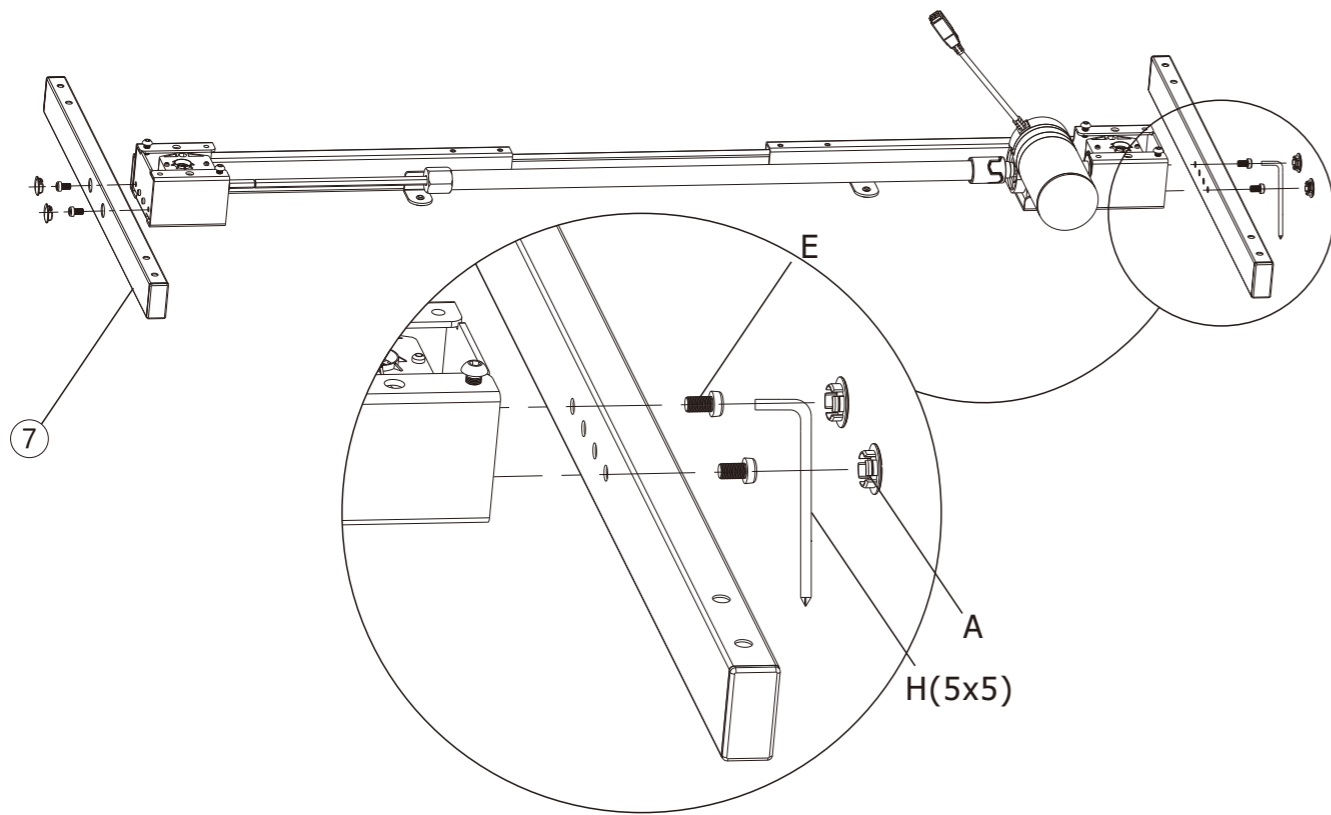

SPE-114R
2
70KG
25mm/s
100-240V
1215mm
715mm
1000~1600mm 500~750mm
10% (2 minuty pracy, 18 minut przerwy)
0-40°C

①		1	②		1
③		1	④		1
⑤		1	⑥		2
⑦		2	⑧		2
⑨		1	⑩		1
⑪		1	⑫		1
⑬		4			

A x4  
Plug

H x1  
5x5

E x4  
M6x12

H x1  
5x5

C x3  
ST4.2x13

B x2  
ST4.2x16

H x3

G x10  
ST4.2x55