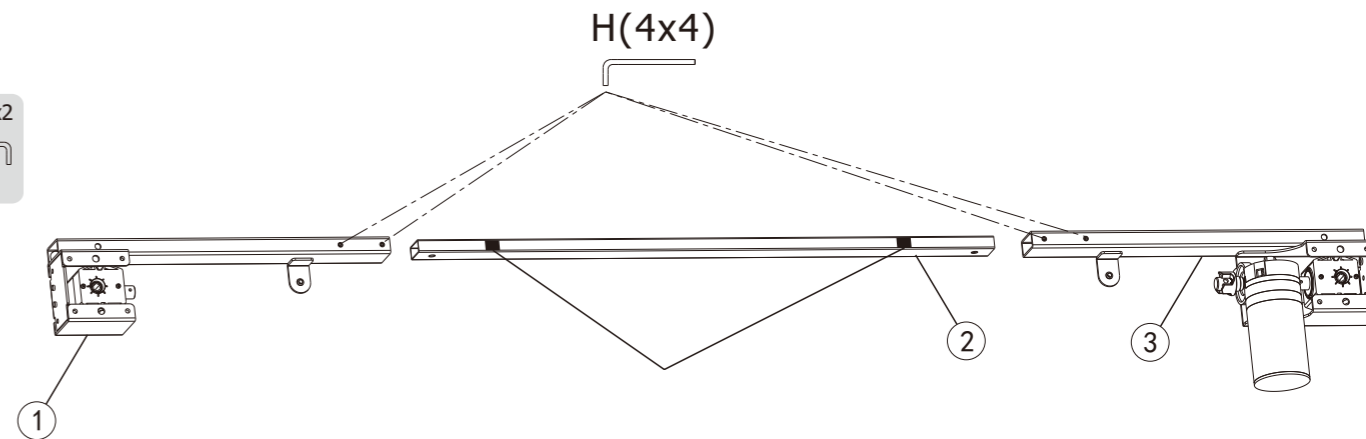

SPE-114R
2
70KG
25mm/s
100-240V
1215mm
715mm
1000~1600mm 500~750mm
10% (2 minuty pracy, 18 minut przerwy)
0-40°C

①		1	②		1
③		1	④		1
⑤		1	⑥		2
⑦		2	⑧		2
⑨		1	⑩		1
⑪		1	⑫		1
⑬		4			

A x4  
Plug

H x1  
5x5

E x4  
M6x12

H x1  
5x5

C x3  
ST4.2x13

B x2  
ST4.2x16

H x3

G x10  
ST4.2x55