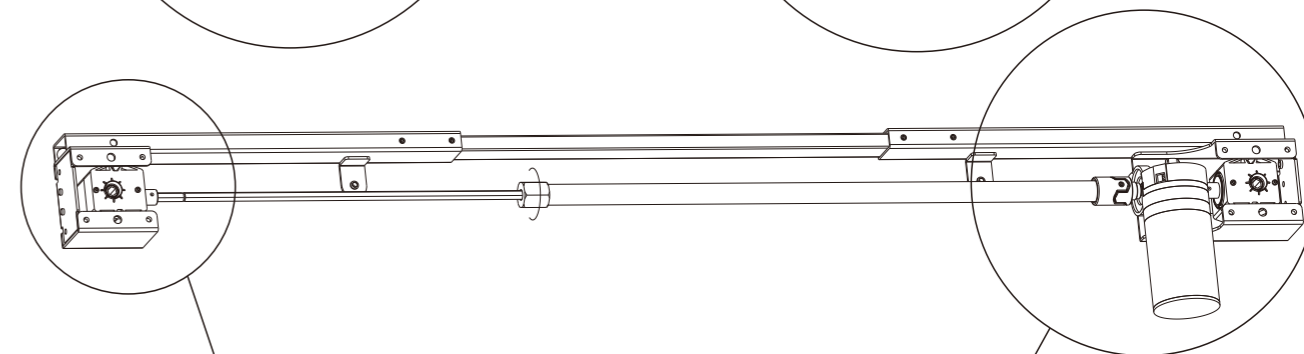

SPE-114R
2
70KG
25mm/s
100-240V
1215mm
715mm
1000~1600mm 500~750mm
10% (2 minuty pracy, 18 minut przerwy)
0-40°C

①		1	②		1
③		1	④		1
⑤		1	⑥		2
⑦		2	⑧		2
⑨		1	⑩		1
⑪		1	⑫		1
⑬		4			

A x4  
Plug

H x1  
5x5

E x4  
M6x12

H x1  
5x5

C x3  
ST4.2x13

B x2  
ST4.2x16

H x3

G x10  
ST4.2x55