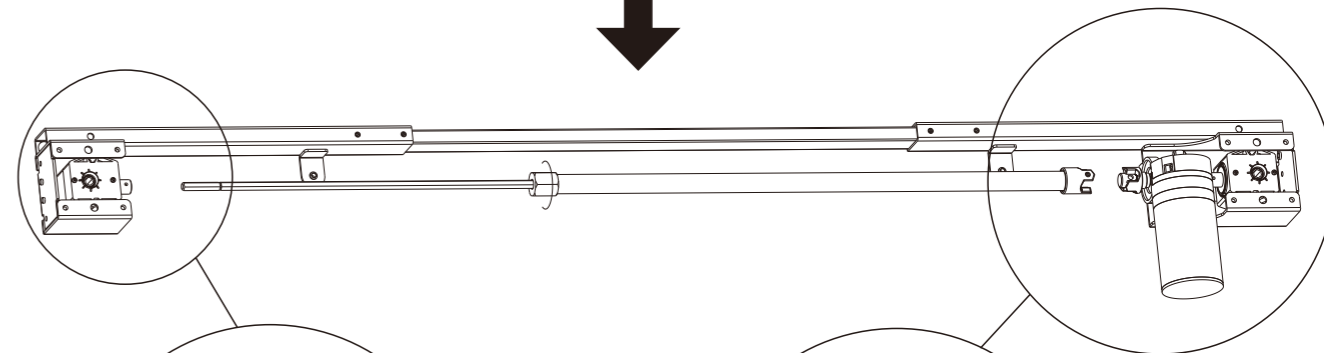

SPE-114R
2
70KG
25mm/s
100-240V
1215mm
715mm
1000~1600mm 500~750mm
10% (2 minuty pracy, 18 minut przerwy)
0-40°C

①		1	②		1
③		1	④		1
⑤		1	⑥		2
⑦		2	⑧		2
⑨		1	⑩		1
⑪		1	⑫		1
⑬		4			

A x4  
Plug

H x1  
5x5

E x4  
M6x12

H x1  
5x5

C x3  
ST4.2x13

B x2  
ST4.2x16

H x3

G x10  
ST4.2x55