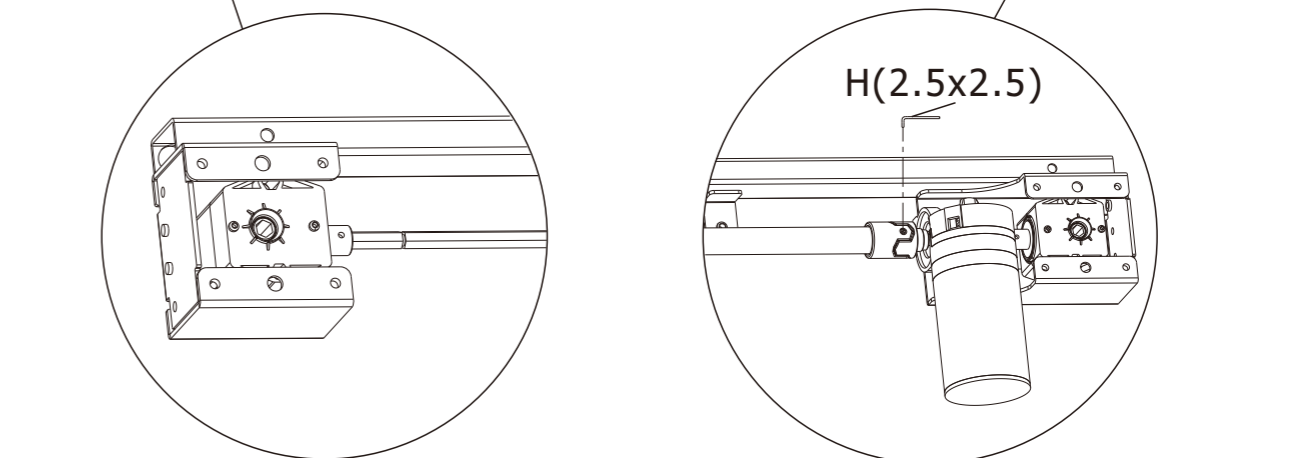

SPE-114R
2
70KG
25mm/s
100-240V
1215mm
715mm
1000~1600mm 500~750mm
10% (2 minuty pracy, 18 minut przerwy)
0-40°C

①		1	②		1
③		1	④		1
⑤		1	⑥		2
⑦		2	⑧		2
⑨		1	⑩		1
⑪		1	⑫		1
⑬		4			

A x4  
Plug

H x1  
5x5

E x4  
M6x12

H x1  
5x5

C x3  
ST4.2x13

B x2  
ST4.2x16

H x3

G x10  
ST4.2x55