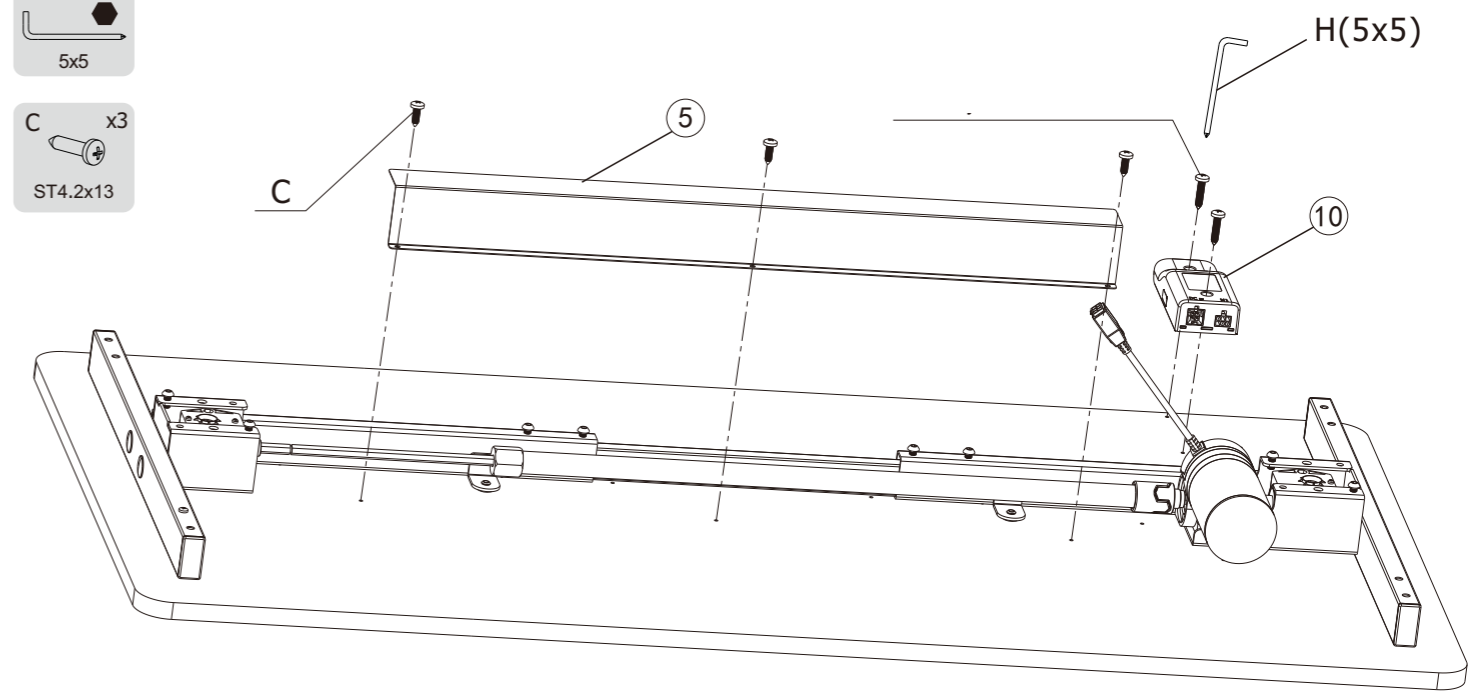

SPE-114R
2
70KG
25mm/s
100-240V
1215mm
715mm
1000~1600mm 500~750mm
10% (2 minuty pracy, 18 minut przerwy)
0-40°C

①		1	②		1
③		1	④		1
⑤		1	⑥		2
⑦		2	⑧		2
⑨		1	⑩		1
⑪		1	⑫		1
⑬		4			

A x4  
Plug

H x1  
5x5

E x4  
M6x12

H x1  
5x5

C x3  
ST4.2x13

B x2  
ST4.2x16

H x3

G x10  
ST4.2x55