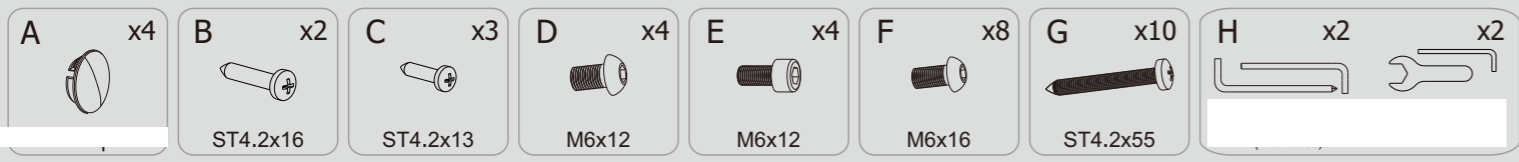

SPE-114R
2
70KG
25mm/s
100-240V
1215mm
715mm
1000~1600mm 500~750mm
10% (2 minuty pracy, 18 minut przerwy)
0-40°C

①		1	②		1
③		1	④		1
⑤		1	⑥		2
⑦		2	⑧		2
⑨		1	⑩		1
⑪		1	⑫		1
⑬		4			

A x4  
Plug

H x1  
5x5

E x4  
M6x12

H x1  
5x5

C x3  
ST4.2x13

B x2  
ST4.2x16

H x3

G x10  
ST4.2x55