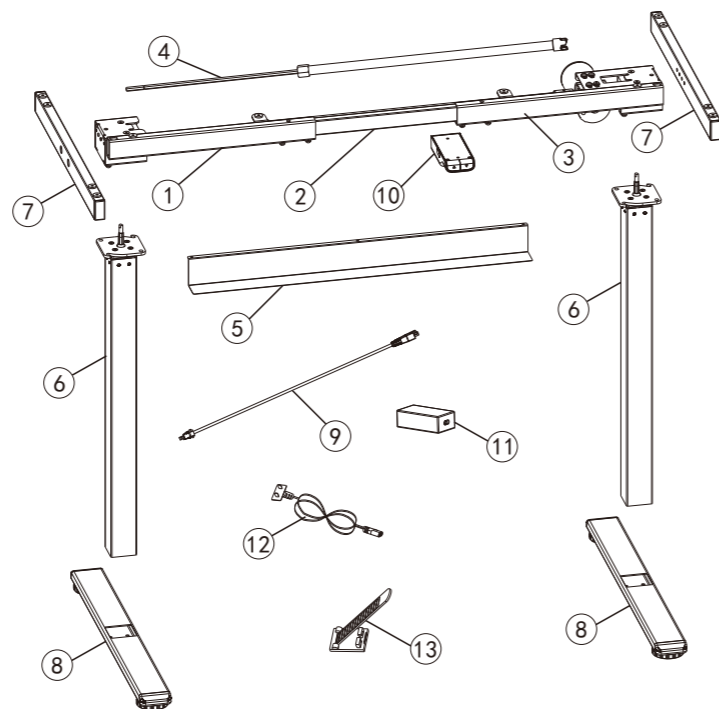

SPE-114R
2
70KG
25mm/s
100-240V
1215mm
715mm
1000~1600mm 500~750mm
10% (2 minuty pracy, 18 minut przerwy)
0-40°C

①		1	②		1
③		1	④		1
⑤		1	⑥		2
⑦		2	⑧		2
⑨		1	⑩		1
⑪		1	⑫		1
⑬		4			

A x4  
Plug

H x1  
5x5

E x4  
M6x12

H x1  
5x5

C x3  
ST4.2x13

B x2  
ST4.2x16

H x3

G x10  
ST4.2x55