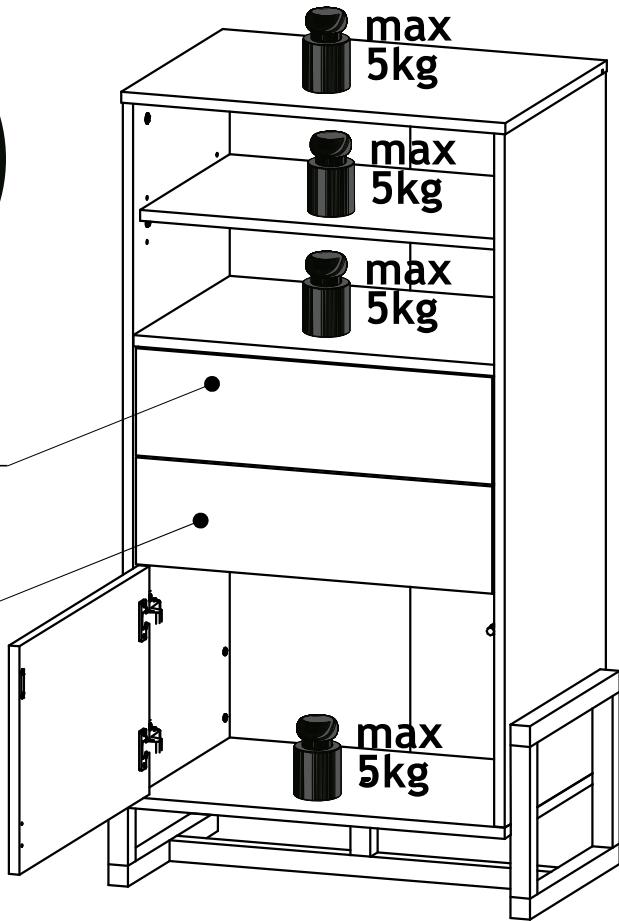

 max
5kg

 max
5kg

High sideboard

L

R

A0  8 x 30mm x23	B1  7 x 50 mm x13	B4  x16	B5  7 x 28 mm x8	C2  x19	C4  ø20 x20
C7  16mm x19	D0  3 x 15 mm x22	D5  3.5 x 16 mm x4	D21  5 x 13 mm x25	E0  5 x 50mm 8 x 50mm x1	J28  x2
J30  x2	K  4mm x1	M1  x18	N25  L 350mm x2	P0  x1	P29  x1
P31  x1	Q3  x4	T18  2 x 20mm x44	U2  x5		

10

12 L

12 R

13 L

13 R

14

max 2kg

max 2kg

Coffee table

A0  8 x 30mm x27	B1  7 x 50 mm x13	B4  x12	B5  7 x 28 mm x8	C2  x19	C4  ø20 x19
C7  16mm x19	D0  3 x 15 mm x2	D21  5 x 13 mm x12	K 4mm  x1	M1  x2	N25  L 350mm x1
T18  2 x 20mm x20	U2  x7				